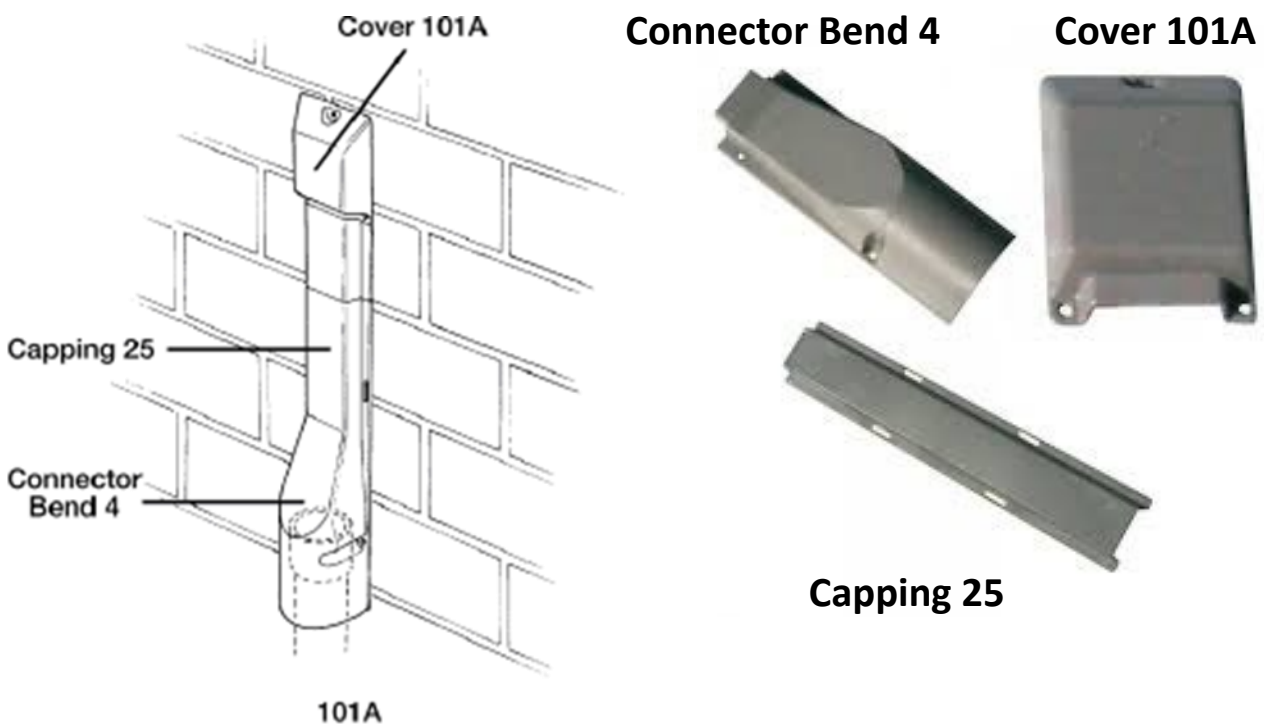

Cable Entry Cover & Capping for running telephone cabling into a premises

Description	Item Code	Colour	Use
Connector Bend No 4	95096	Grey (PVCu)	Connecting Duct 56 or 102 to Cover 101A or Capping 25 on house walls
Capping 25A	72180	Grey (PVCu)	To protect service cable between Cover 101A and Connector Bend 4 if required
Cover 101A	71987	Grey (PVCu)	To cover cable entry on house walls - used with Connector Bend 4 or Capping 25